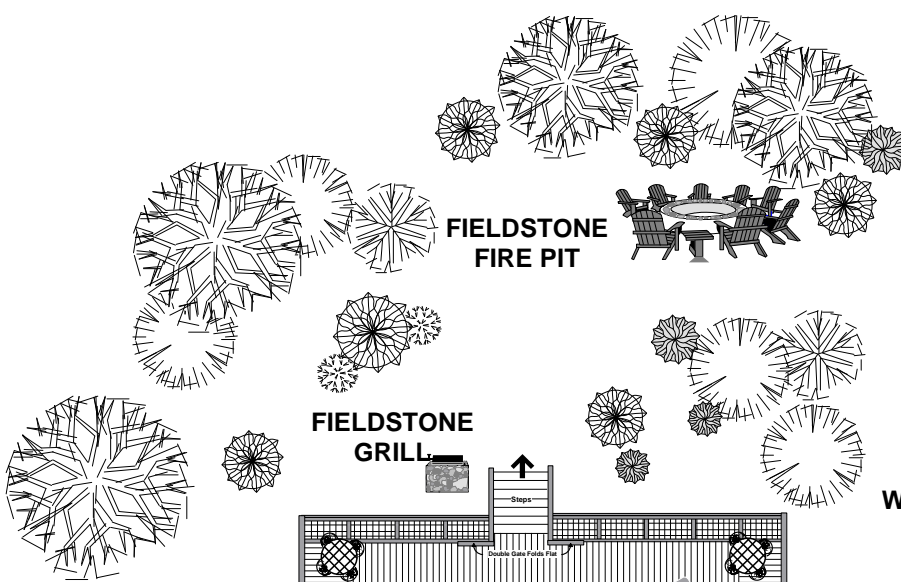

TIMBERVIEW LODGE

WALL OF FLOOR-TO-CEILING GLASS WINDOWS

FIELDSTONE
FIRE PIT

FIELDSTONE
GRILL

SECOND FLOOR

info@hawkeyehunting.com

936-598-1000