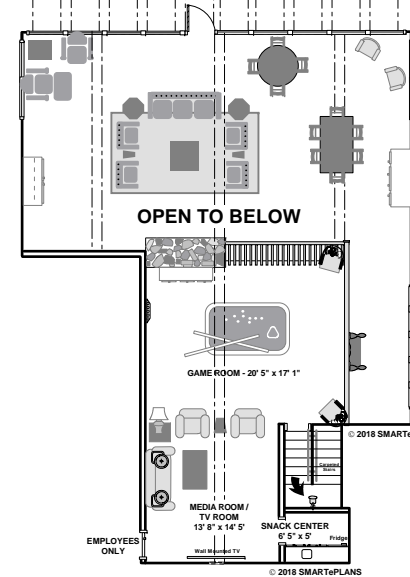

TIMBERVIEW LODGE

WALL OF FLOOR-TO-CEILING GLASS WINDOWS

FIELDSTONE
FIRE PIT

FIELDSTONE
GRILL

SECOND FLOOR

info@hawkeyehunting.com

936-598-1000