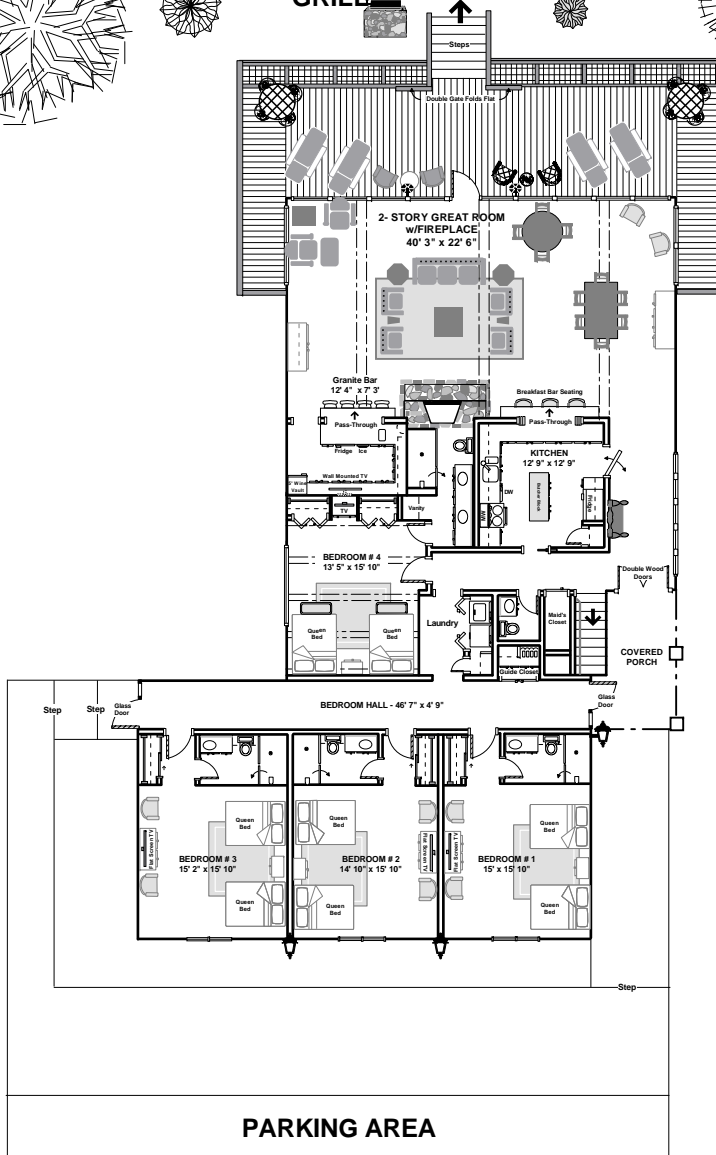

TIMBERVIEW LODGE

WALL OF FLOOR-TO-CEILING GLASS WINDOWS

FIELDSTONE
FIRE PIT

FIELDSTONE
GRILL

SECOND FLOOR

info@hawkeyehunting.com

936-598-1000