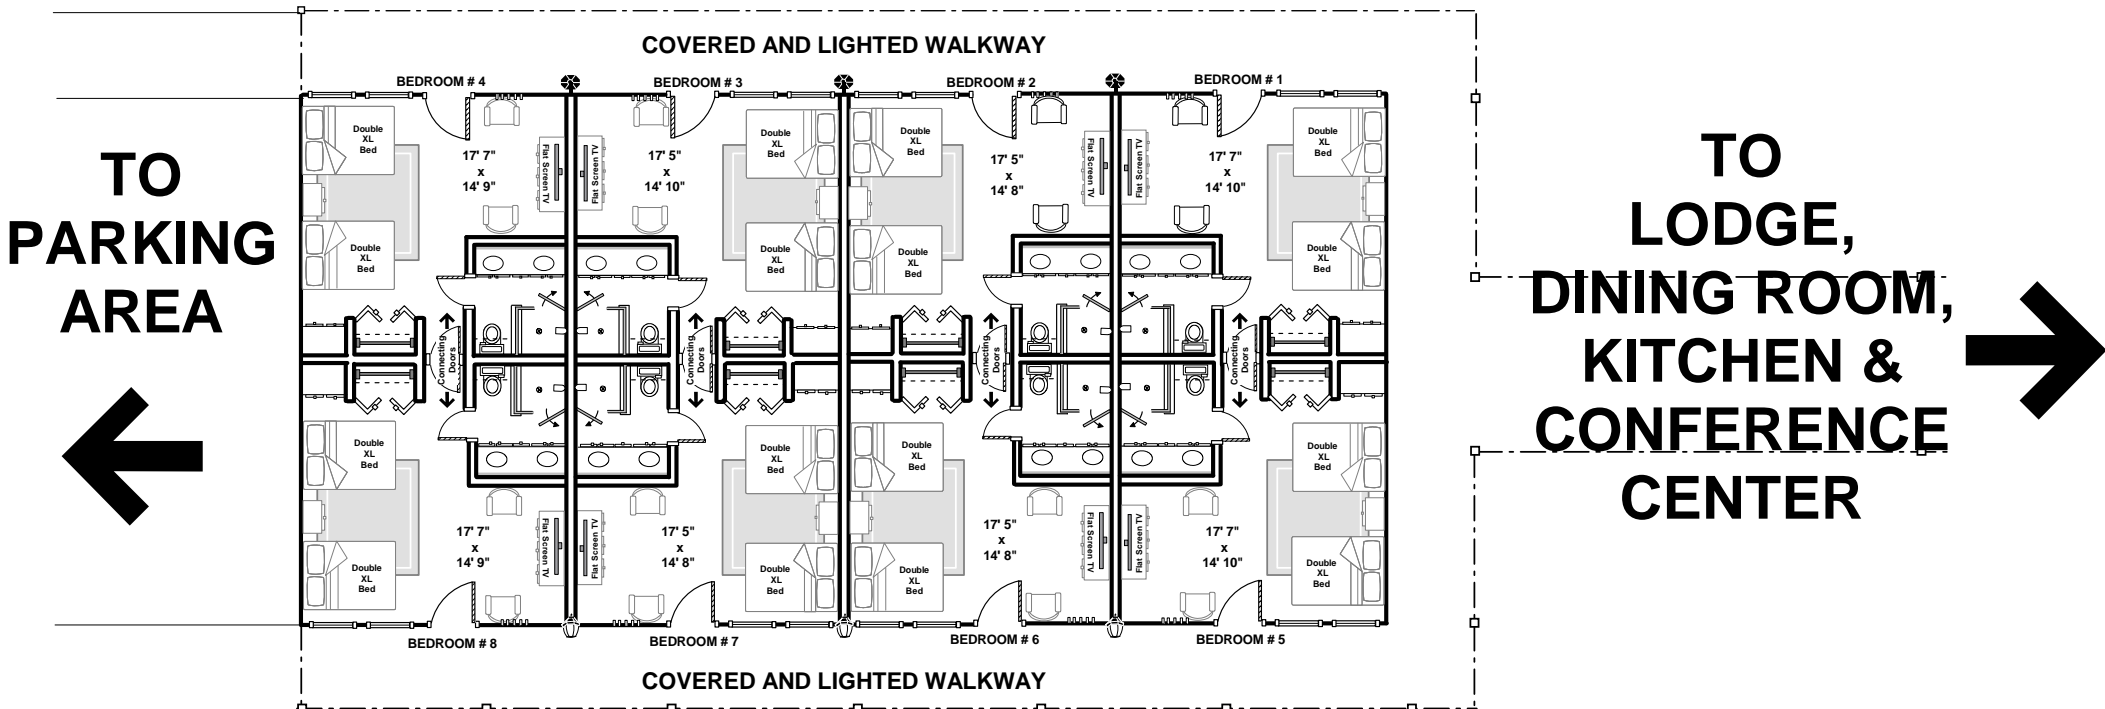

MAIN LODGE GUEST ROOMS WITH PRIVATE BATHS

POOL SIDE BEDROOMS

[CLICK TO RETURN TO MAIN AND MANOR PROPERTY OVERVIEW](#)

info@hawkeyehunting.com

936-598-1000